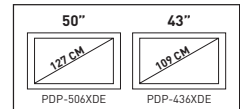

PUREBLACK
Crystal Layer

Digital
Terrestrial Tuner

NEW

PDP-506XDE
PDP-436XDE

PURE Vision Plasma TV

Multimedia Receiver with open front input cover